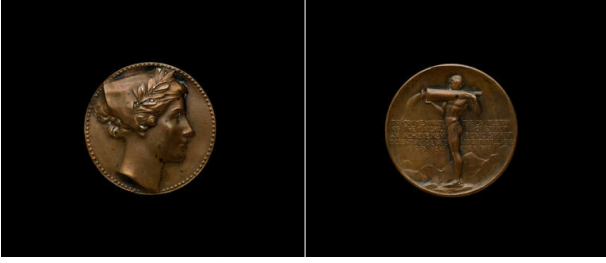

Basic Detail Report

Catskill Aqueduct Medal, 1917

Date

1917

Primary Maker

Daniel Chester French

Medium

Bronze

Description

Round bronze medal with high-level relief decoration on the front and back sides. The obverse features the right profile portrait of Columbia (same as used on the D. C. French memorial medal). The reverse features a nude male figure standing upon a rocky terrain, pouring water from a large cistern resting upon his shoulder. An lengthy inscription accompanies the image.

Dimensions

Diameter: 1 1/2 inches (3.8 cm)